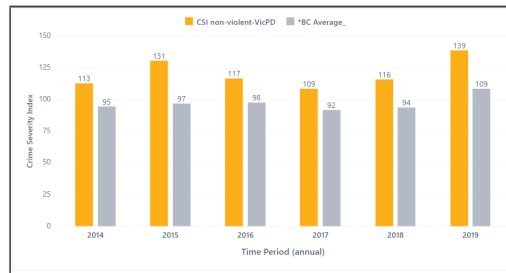

1.2 Crime Severity Index

[<< PREV](#)

[NEXT >>](#)

RECENT NEWS

RECENT TWEETS

Main Headquarters Building