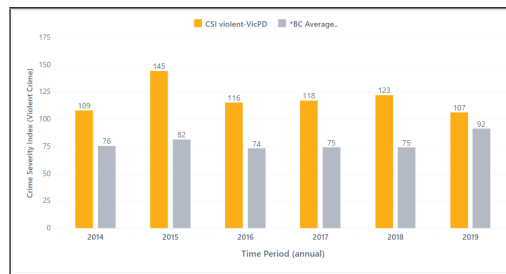

1.2 Crime Severity Index

[<< PREV](#)

[NEXT >>](#)

RECENT NEWS

RECENT TWEETS

Main Headquarters Building