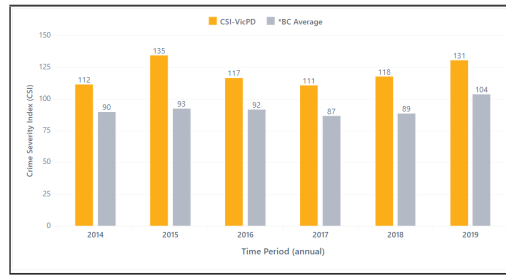

1.2 Crime Severity Index

[<< PREV](#)

[NEXT >>](#)

RECENT NEWS

RECENT TWEETS

Main Headquarters Building